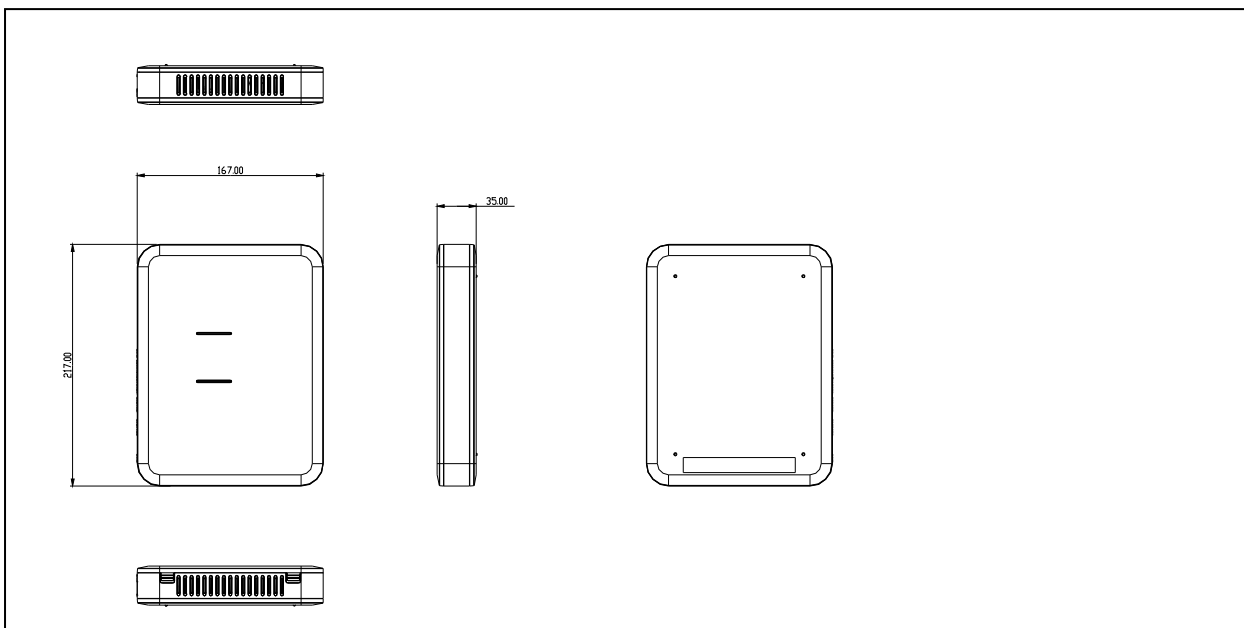

Specification

Hardware	CPU System Memory Data Memory Rear I/O LED Indicator RF wireless Network (LAN) RF	ARM 7 70MHz 16 MB SDRAM NAND 4 MB flash on board USB2.0 x 3, USB (Power O/P) 4 x LED indicators U-Net module, or Z-wave module (option) 10/100 Base-T Ethernet (RJ-45) x2 868MHz (EU)/ 923MHz (USA, Taiwan) U-Net 868.42MHz (EU)/908.42MHz(USA) Z-Wave
Software	Operating System	uCLinux 2.4.20
Mechanical	Dimension (W x H x D) weight	167 x 217 x35 mm 495g (not include battery) 643g (include battery)
Battery	Life	48hr
Power	Power Consumption	Typical @9V 200mA
Environment	Noise Fan Operation Temperature Humidity	No noise Fan-less 0 ~ 40° C 85%RH max
Optional	Communication	GSM/GPRS/3G USB Dongle Z-Wave USB dongle ZigBee USB dongle 2.4GHz WiFi connect
Safety	CE FCC	EN 300 220-1 EN 301 489-1/-3 EN 50371 (SAR) LVD (safety test) FCC Part 15 B C

CTC Lifestyle Redefine

Chromagic Technologies Corporation

Dimension

unit:mm

IO Placement

Application:

- Home Security
- Home Automation
- Hotel Automation