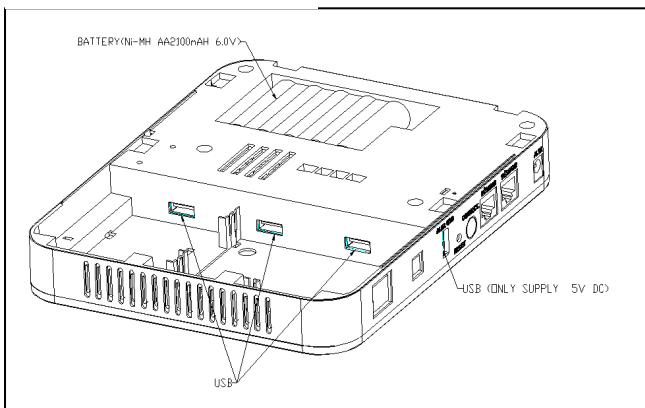

Specification

Hardware	CPU System Memory Data Memory Rear I/O LED Indicator RF wireless Network (LAN) RF	ARM 7 70MHz 16 MB SDRAM NAND 4 MB flash on board USB2.0 x 3, USB (Power O/P) 4 x LED indicators U-Net module, or Z-wave module (option) 10/100 Base-T Ethernet (RJ-45) x2 868MHz (EU)/ 923MHz (USA, Taiwan) U-Net 868.42MHz (EU)/908.42MHz(USA) Z-Wave
Software	Operating System	uCLinux 2.4.20
Mechanical	Dimension (W x H x D) weight	167 x 217 x35 mm 495g (not include battery) 643g (include battery)
Battery	Life	48hr
Power	Power Consumption	Typical @9V 200mA
Environment	Noise Fan Operation Temperature Humidity	No noise Fan-less 0 ~ 40° C 85%RH max
Optional	Communication	GSM/GPRS/3G USB Dongle Z-Wave USB dongle ZigBee USB dongle 2.4GHz WiFi connect
Safety	CE FCC	EN 300 220-1 EN 301 489-1/-3 EN 50371 (SAR) LVD (safety test) FCC Part 15 B C

CTC Lifestyle Redefine

Chromagic Technologies Corporation

Dimension

unit:mm

IO Placement

Application:

- Home Security
- Home Automation
- Hotel Automation