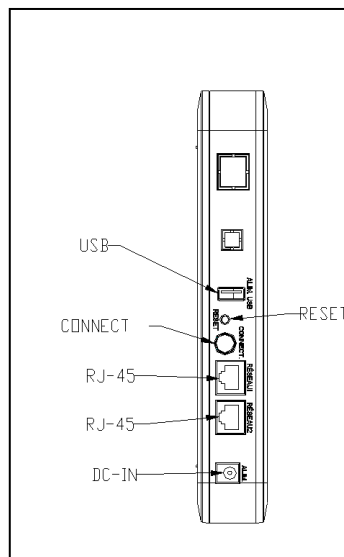

Specification

Hardware	CPU System Memory Data Memory Rear I/O LED Indicator RF wireless Network (LAN) RF	ARM 7 70MHz 16 MB SDRAM NAND 4 MB flash on board USB2.0 x 3, USB (Power O/P) 4 x LED indicators U-Net module, or Z-wave module (option) 10/100 Base-T Ethernet (RJ-45) x2 868MHz (EU)/ 923MHz (USA, Taiwan) U-Net 868.42MHz (EU)/908.42MHz(USA) Z-Wave
Software	Operating System	uCLinux 2.4.20
Mechanical	Dimension (W x H x D) weight	167 x 217 x35 mm 495g (not include battery) 643g (include battery)
Battery	Life	48hr
Power	Power Consumption	Typical @9V 200mA
Environment	Noise Fan Operation Temperature Humidity	No noise Fan-less 0 ~ 40° C 85%RH max
Optional	Communication	GSM/GPRS/3G USB Dongle Z-Wave USB dongle ZigBee USB dongle 2.4GHz WiFi connect
Safety	CE FCC	EN 300 220-1 EN 301 489-1/-3 EN 50371 (SAR) LVD (safety test) FCC Part 15 B C

CTC Lifestyle Redefine

Chromagic Technologies Corporation

Dimension

unit:mm

IO Placement

Application:

- Home Security
- Home Automation
- Hotel Automation